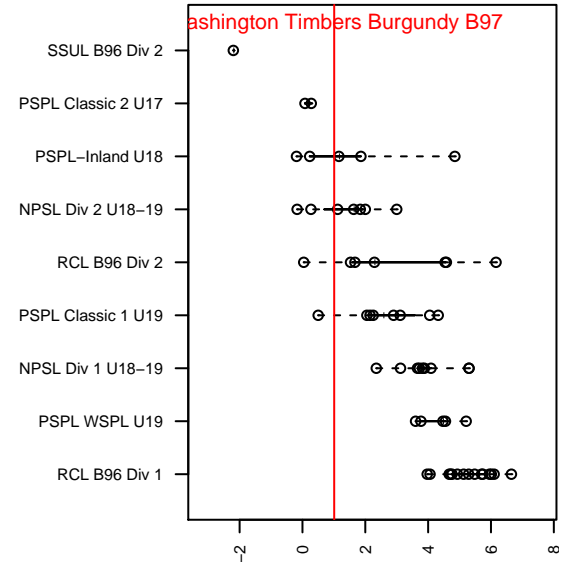

Washington Timbers Burgundy B97

Washington Timbers
 Vancouver, WA
 B97 total strength=1350
 attack=7.91 defense=5.74
 fall league = PTT B97 BHS

alt names used:
 WA Timbers FC B97 Burgundy
 WA Timbers B97 Burgundy
 Washington Timbers B97 Burgundy
 WA Timbers B97 Burgundy

Venues played:
 2015 KITG BU18 Green
 2015 Mt Hood Challenge U17-19
 2015 Summer Slam Gold/Silver U16-18
 2015 PTT B97 BHS
 2015 Founders Cup B97

Washington Timbers Burgundy B97
 Dots are actual minus expected GF (blue circles) and GA (red triangles).
 Blue line is smoothed change in attack strength. Red is smoothed change in defense strength.

**attack and defense variance (black dot)
relative to other teams
and top 10 in region**

**attack and defense rating
relative to others at age
and all opponents in last 13 months**

Performance relative to 13 month average