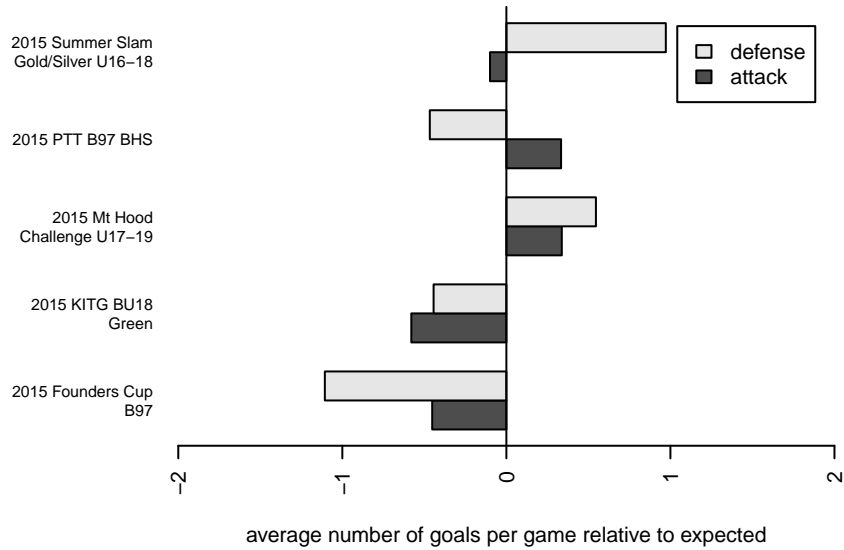

Washington Timbers Burgundy B97

Washington Timbers
 Vancouver, WA
 B97 total strength=1350
 attack=7.91 defense=5.74
 fall league = PTT B97 BHS

alt names used:
 WA Timbers FC B97 Burgundy
 WA Timbers B97 Burgundy
 Washington Timbers B97 Burgundy
 WA Timbers B97 Burgundy

Venues played:
 2015 KITG BU18 Green
 2015 Mt Hood Challenge U17-19
 2015 Summer Slam Gold/Silver U16-18
 2015 PTT B97 BHS
 2015 Founders Cup B97

Washington Timbers Burgundy B97
 Dots are actual minus expected GF (blue circles) and GA (red triangles).
 Blue line is smoothed change in attack strength. Red is smoothed change in defense strength.

**attack and defense variance (black dot)
relative to other teams
and top 10 in region**

**attack and defense rating
relative to others at age
and all opponents in last 13 months**

Performance relative to 13 month average